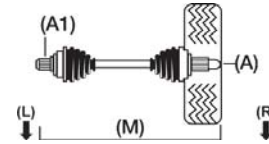

(O)

(I)

Ducato 244 (LCV)

2000D	Ducato 8v JTD [294] 1000/1400Kg Model	Van	04/02-on	62/84	M		244	RHV(DW10)			OJ-1755 A28, B63, C39, D-NR	BT-179 A25, B147, C93
2000D	Ducato 8v JTD [294] 1000/1400Kg Model	Van	04/02-on	62/84	M	ABS	244	RHV(DW10)			OJ-1756 A28, B63, C39, D54	BT-179 A25, B147, C93
2000D	Ducato 8v JTD [295] 1800Kg Model	Van	04/02-on	62/84	M		244	RHV(DW10)			OJ-1763 A35, B69.8, C45, D-NR	BT-288 A33, B100, C110
2000D	Ducato 8v JTD [295] 1800Kg Model	Van	04/02-on	62/84	M	ABS	244	RHV(DW10)			OJ-1764 A35, B69.8, C45, D54	BT-288 A33, B100, C110
2300D	Ducato 16v JTD [294] 1000/1400Kg Model	Bus	04/02-on	81/110	M		244	F1AE0481C			OJ-1755 A28, B63, C39, D-NR	BT-179 A25, B147, C93
2300D	Ducato 16v JTD [294] 1000/1400Kg Model	Bus	04/02-on	81/110	M	ABS	244	F1AE0481C			OJ-1756 A28, B63, C39, D54	BT-179 A25, B147, C93
2300D	Ducato 16v JTD [295] 1800Kg Model	Bus	04/02-on	81/110	M		244	F1AE0481C			OJ-1763 A35, B69.8, C45, D-NR	BT-288 A33, B100, C110
2300D	Ducato 16v JTD [295] 1800Kg Model	Bus	04/02-on	81/110	M	ABS	244	F1AE0481C			OJ-1764 A35, B69.8, C45, D54	BT-288 A33, B100, C110
2300D	Ducato 16v JTD [294] 1000/1400Kg Model	F-Bed	04/02-on	81/110	M		244	F1AE0481C			OJ-1755 A28, B63, C39, D-NR	BT-179 A25, B147, C93
2300D	Ducato 16v JTD [294] 1000/1400Kg Model	F-Bed	04/02-on	81/110	M	ABS	244	F1AE0481C			OJ-1756 A28, B63, C39, D54	BT-179 A25, B147, C93
2300D	Ducato 16v JTD [295] 1800Kg Model	F-Bed	04/02-on	81/110	M		244	F1AE0481C			OJ-1763 A35, B69.8, C45, D-NR	BT-288 A33, B100, C110
2300D	Ducato 16v JTD [295] 1800Kg Model	F-Bed	04/02-on	81/110	M	ABS	244	F1AE0481C			OJ-1764 A35, B69.8, C45, D54	BT-288 A33, B100, C110
2300D	Ducato 16v JTD [294] 1000/1400Kg Model	Van	04/02-on	81/110	M		244	F1AE0481C			OJ-1755 A28, B63, C39, D-NR	BT-179 A25, B147, C93
2300D	Ducato 16v JTD [294] 1000/1400Kg Model	Van	04/02-on	81/110	M	ABS	244	F1AE0481C			OJ-1756 A28, B63, C39, D54	BT-179 A25, B147, C93
2300D	Ducato 16v JTD [295] 1800Kg Model	Van	04/02-on	81/110	M		244	F1AE0481C			OJ-1763 A35, B69.8, C45, D-NR	BT-288 A33, B100, C110
2300D	Ducato 16v JTD [295] 1800Kg Model	Van	04/02-on	81/110	M	ABS	244	F1AE0481C			OJ-1764 A35, B69.8, C45, D54	BT-288 A33, B100, C110
2800D	Ducato 8v JTD [294] 1000/1400Kg Model	Bus	04/02-on	94/128	M		244	8140.43S			OJ-1755 A28, B63, C39, D-NR	BT-179 A25, B147, C93
2800D	Ducato 8v JTD [294] 1000/1400Kg Model	Bus	04/02-on	94/128	M	ABS	244	8140.43S			OJ-1756 A28, B63, C39, D54	BT-179 A25, B147, C93
2800D	Ducato 8v JTD [295] 1800Kg Model	Bus	04/02-on	94/128	M		244	8140.43S			OJ-1763 A35, B69.8, C45, D-NR	BT-288 A33, B100, C110
2800D	Ducato 8v JTD [295] 1800Kg Model	Bus	04/02-on	94/128	M	ABS	244	8140.43S			OJ-1764 A35, B69.8, C45, D54	BT-288 A33, B100, C110