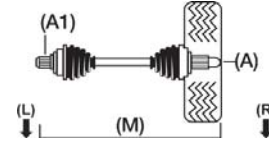

(O)

(I)

Jumper 244 (LCV)

2800D	Jumper 8v Hdi [294] 1000/1400Kg Model	F-Bed	05/04-on	107/146	M		244	8140.43N			OJ-1755 A28, B63, C39, D-NR		BT-179 A25, B147, C93
2800D	Jumper 8v Hdi [294] 1000/1400Kg Model	F-Bed	05/04-on	107/146	M	ABS	244	1840.43N			OJ-1756 A28, B63, C39, D54		BT-179 A25, B147, C93
2800D	Jumper 8v Hdi [295] 1800Kg Model	F-Bed	05/04-on	107/146	M		244	1840.43N			OJ-1763 A35, B69.8, C45, D-NR		BT-288 A33, B100, C110
2800D	Jumper 8v Hdi [295] 1800Kg Model	F-Bed	05/04-on	107/146	M	ABS	244	1840.43N			OJ-1764 A35, B69.8, C45, D54		BT-288 A33, B100, C110
2800D	Jumper 8v Hdi [294] 1000/1400Kg Model	Van	04/02-on	94/128	M		244	8140.43S			OJ-1755 A28, B63, C39, D-NR		BT-179 A25, B147, C93
2800D	Jumper 8v Hdi [294] 1000/1400Kg Model	Van	04/02-on	94/128	M	ABS	244	8140.43S			OJ-1756 A28, B63, C39, D54		BT-179 A25, B147, C93
2800D	Jumper 8v Hdi [295] 1800Kg Model	Van	04/02-on	94/128	M		244	8140.43S			OJ-1763 A35, B69.8, C45, D-NR		BT-288 A33, B100, C110
2800D	Jumper 8v Hdi [295] 1800Kg Model	Van	04/02-on	94/128	M	ABS	244	8140.43S			OJ-1764 A35, B69.8, C45, D54		BT-288 A33, B100, C110
2800D	Jumper 8v Hdi 4X4 (Fr) [294] 1000/1400Kg Model [34] (Front)	Van	04/02-on	94/128	M		244	8140.43S			OJ-1755 A28, B63, C39, D-NR		BT-179 A25, B147, C93
2800D	Jumper 8v Hdi 4X4 (Fr) [294] 1000/1400Kg Model [34] (Front)	Van	04/02-on	94/128	M	ABS	244	8140.43S			OJ-1756 A28, B63, C39, D54		BT-179 A25, B147, C93
2800D	Jumper 8v Hdi 4X4 (Fr) [295] 1800Kg Model [34] (Front)	Van	04/02-on	94/128	M		244	8140.43S			OJ-1763 A35, B69.8, C45, D-NR		BT-288 A33, B100, C110
2800D	Jumper 8v Hdi 4X4 (Fr) [295] 1800Kg Model [34] (Front)	Van	04/02-on	94/128	M	ABS	244	8140.43S			OJ-1764 A35, B69.8, C45, D54		BT-288 A33, B100, C110
2800D	Jumper 8v Hdi [294] 1000/1400Kg Model	Van	05/04-on	107/146	M		244	8140.43N			OJ-1755 A28, B63, C39, D-NR		BT-179 A25, B147, C93
2800D	Jumper 8v Hdi [294] 1000/1400Kg Model	Van	05/04-on	107/146	M	ABS	244	1840.43N			OJ-1756 A28, B63, C39, D54		BT-179 A25, B147, C93
2800D	Jumper 8v Hdi [295] 1800Kg Model	Van	05/04-on	107/146	M		244	1840.43N			OJ-1763 A35, B69.8, C45, D-NR		BT-288 A33, B100, C110
2800D	Jumper 8v Hdi [295] 1800Kg Model	Van	05/04-on	107/146	M	ABS	244	1840.43N			OJ-1764 A35, B69.8, C45, D54		BT-288 A33, B100, C110

Jumper 250 (LCV)