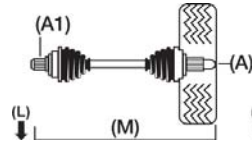

Relay 230 (LCV)